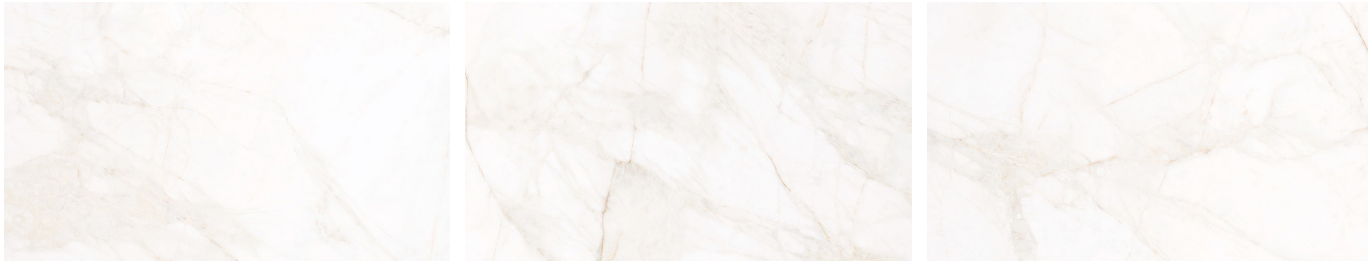

Marble Dolomita

Roca
The logo graphic consists of a thick, white, horizontal wavy line that tapers at both ends, resembling a stylized wave or a decorative underline.

12"x24" R - 52 FACES

12"x24" R - 52 FACES

12"x24" R - 52 FACES

12"x24" R - 52 FACES

12"x24" R - 52 FACES

24"x48" R - 13 FACES

24"x48" R - 13 FACES

12"x24" R SUITE- 05 FACES