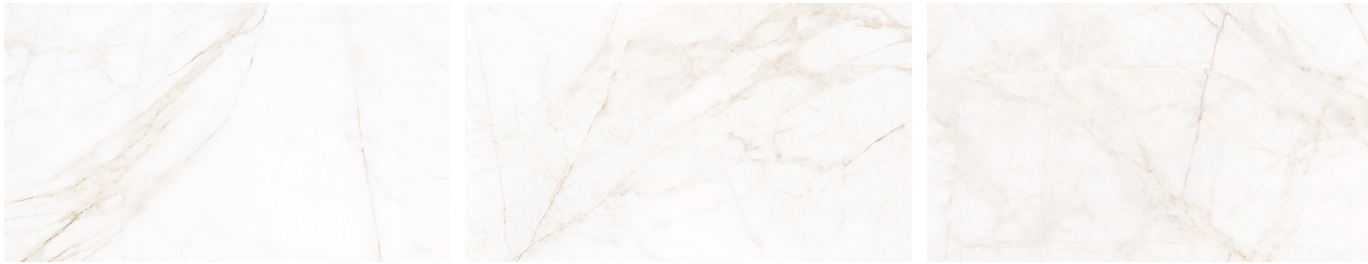

Marble Dolomita

Roca
The logo graphic consists of a thick, white, horizontal wavy line that tapers at both ends, resembling a stylized wave or a decorative underline.

12"x24" R - 52 FACES

12"x24" R - 52 FACES