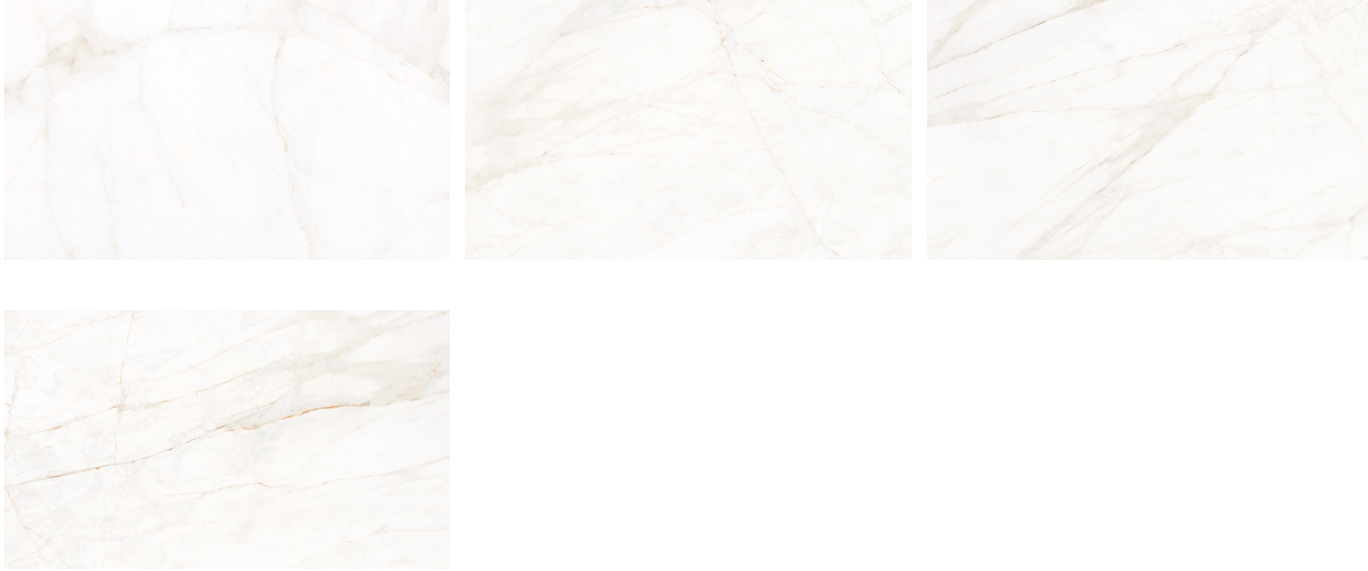

Marble Dolomita

Roca
The logo graphic consists of a thick, white, horizontal wavy line that tapers at both ends, resembling a stylized wave or a decorative underline.

12"x24" R - 52 FACES

12"x24" R - 52 FACES

12"x24" R - 52 FACES

12"x24" R - 52 FACES

12"x24" R - 52 FACES

24"x48" R - 13 FACES

24"x48" R - 13 FACES

12"x24" R SUITE- 05 FACES